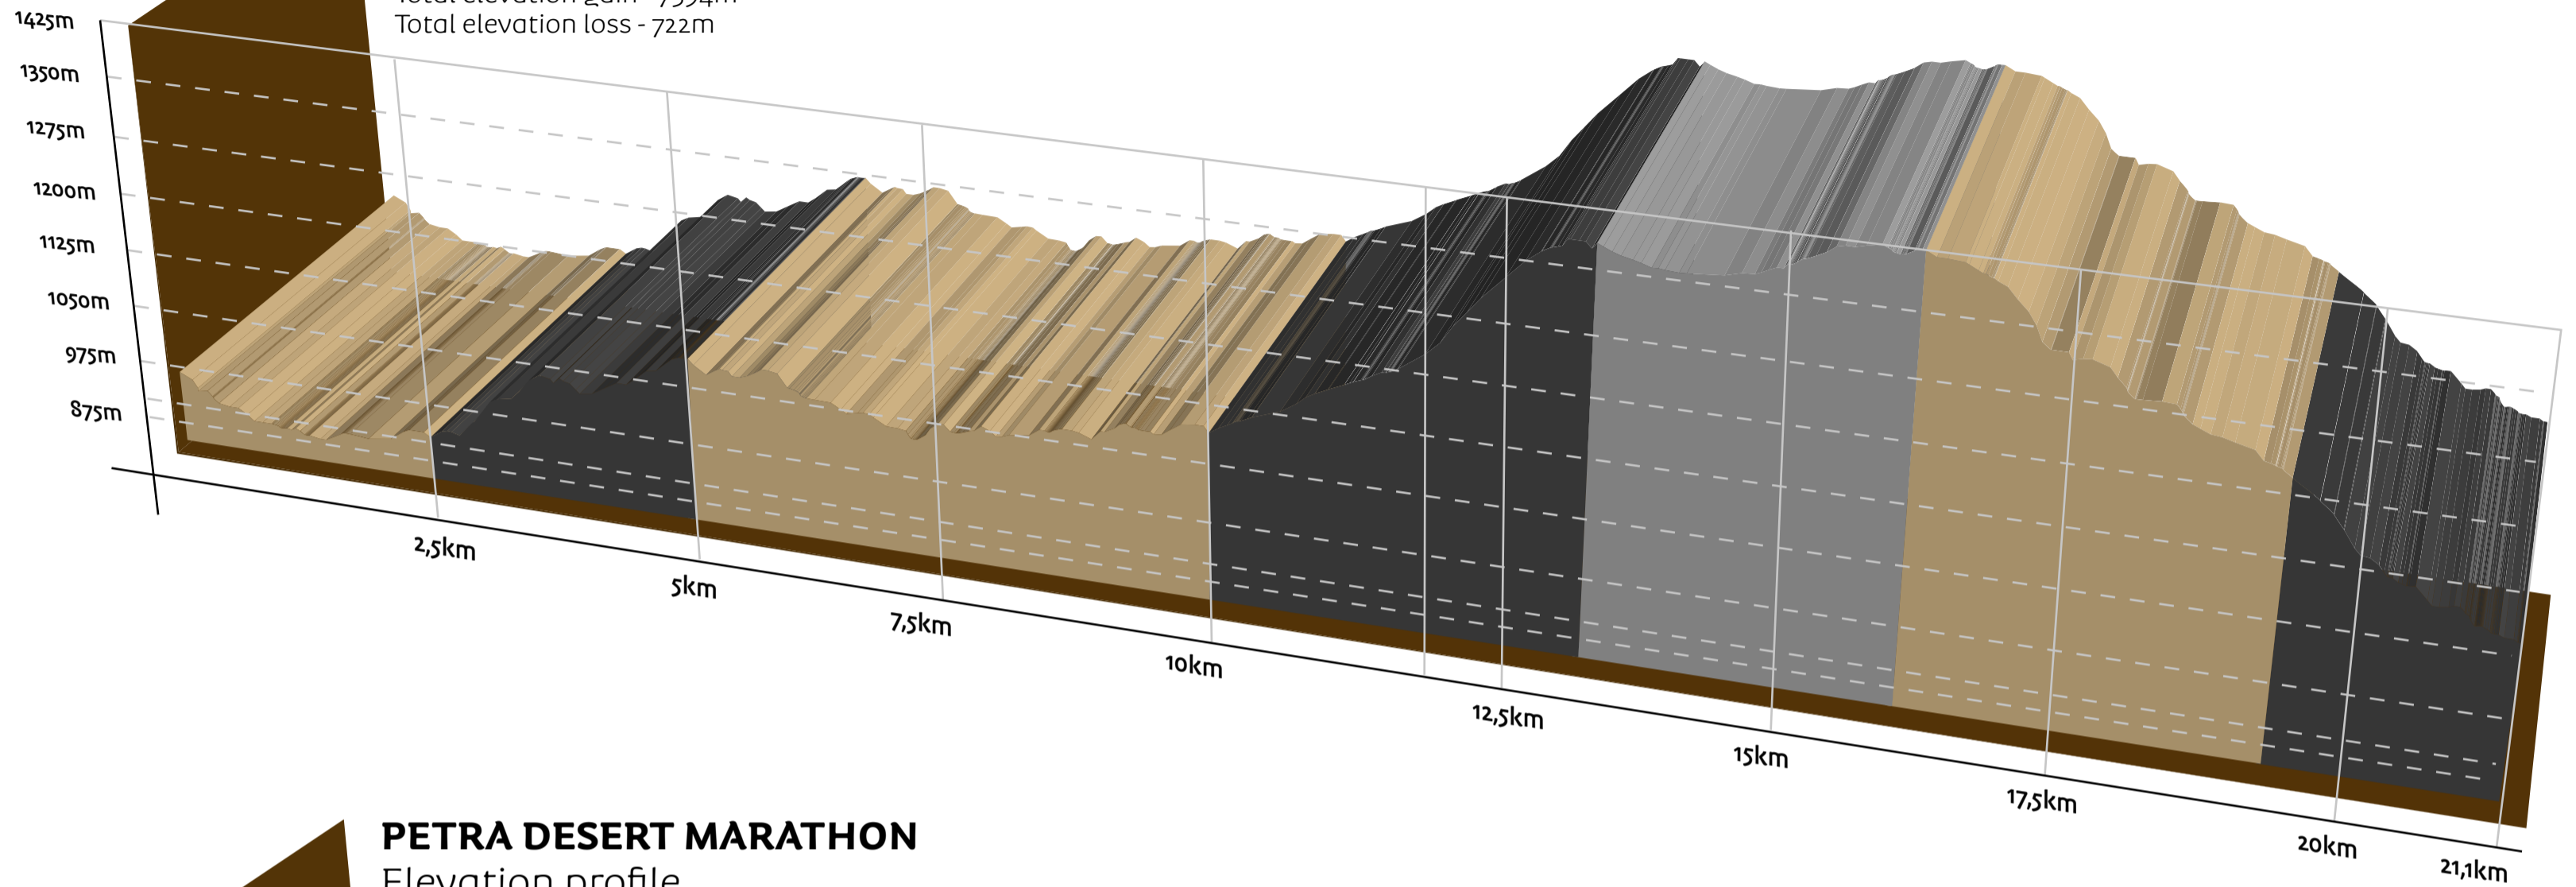

PETRA DESERT HALF MARATHON

Elevation profile

Total elevation gain - 7394m
Total elevation loss - 722m

PETRA DESERT MARATHON

Elevation profile

Total elevation gain - 1074m
Total elevation loss - 1024m